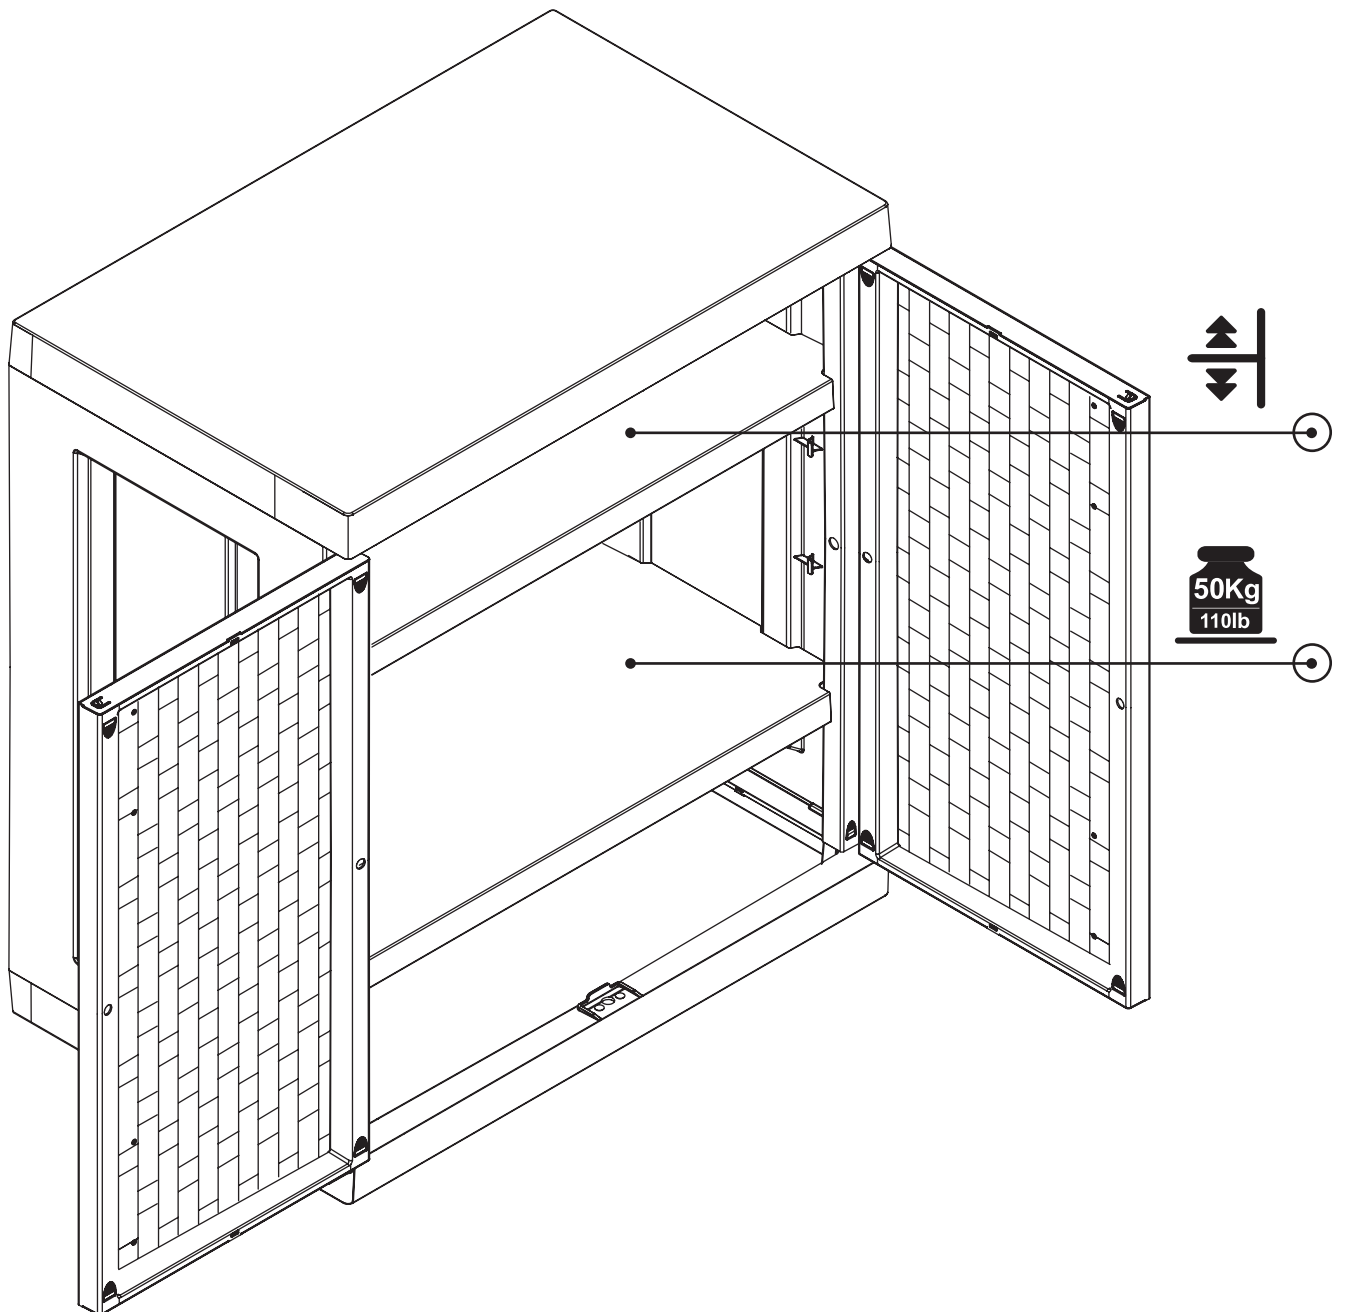

TOOMAX[®]

RATTAN MEGA

Art. 310 cm 89x54x96h | in 35x21x38h

RATTAN MEGA

Art. 310 cm 89x54x96h | in 35x21x38h

A

PZ / PCS 2

B