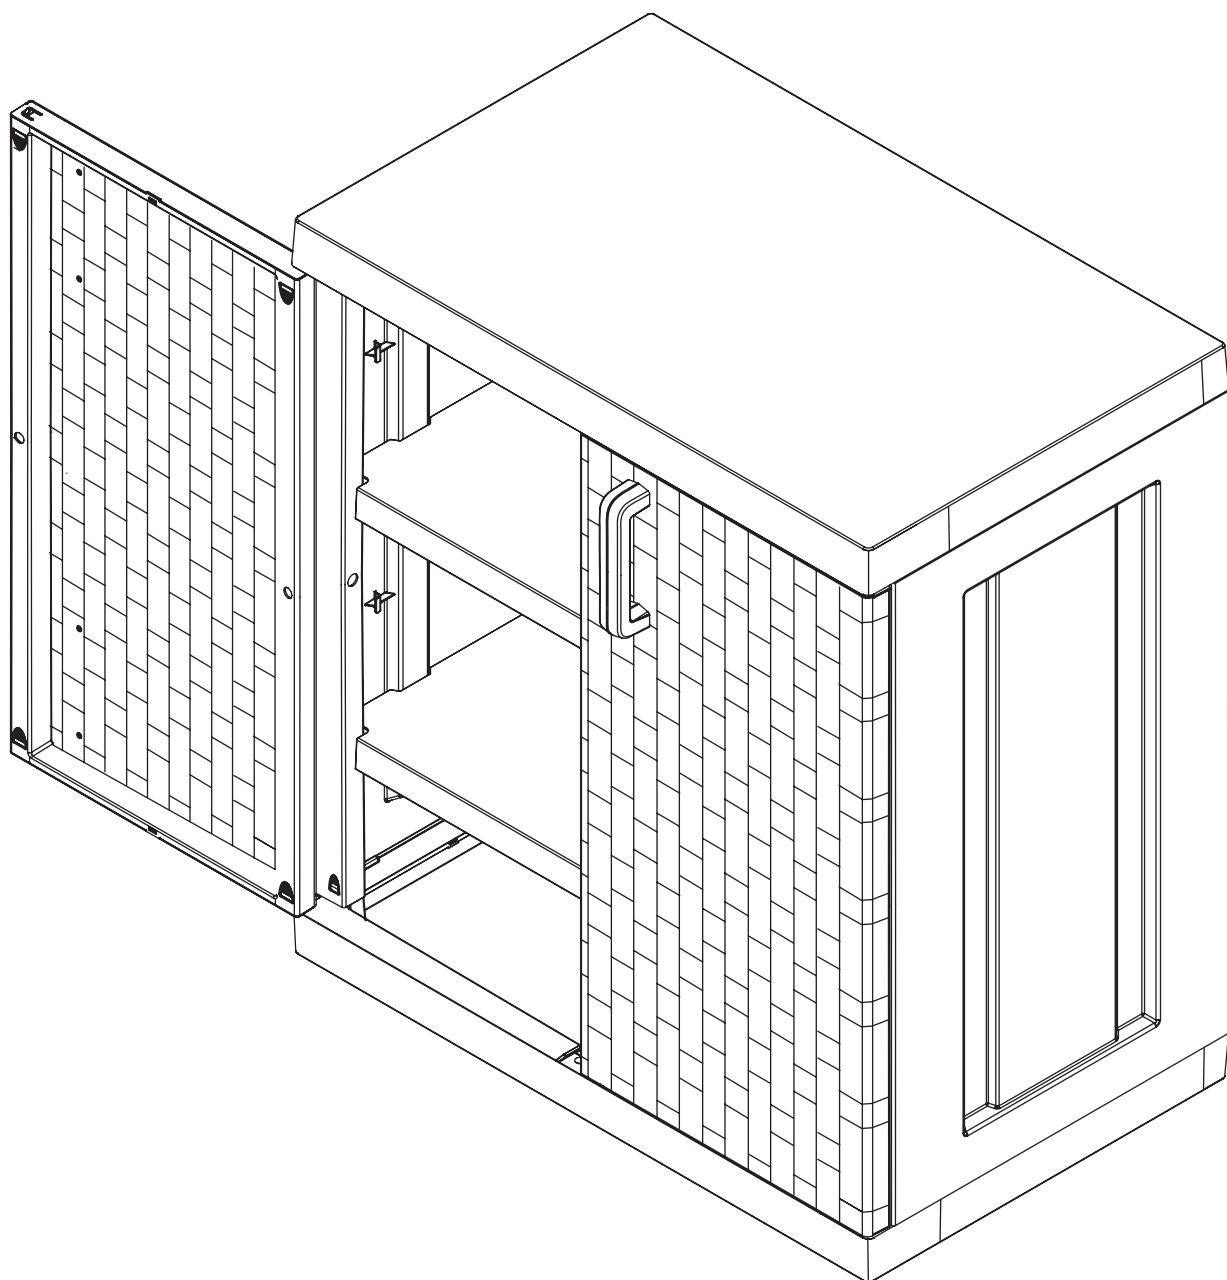

TOOMAX[®]

RATTAN MEGA

Art. 310 cm 89x54x96h | in 35x21x38h

RATTAN MEGA

Art. 310 cm 89x54x96h | in 35x21x38h

A

PZ / PCS 2

B