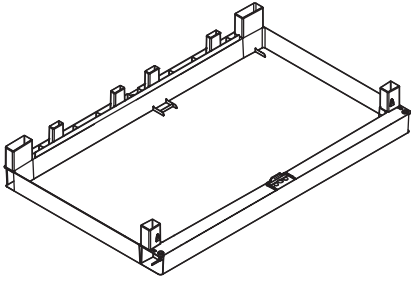

TOOMAX[®]

RATTAN MEGA

Art. 310 cm 89x54x96h | in 35x21x38h

RATTAN MEGA

Art. 310 cm 89x54x96h | in 35x21x38h

A

PZ / PCS 2

B