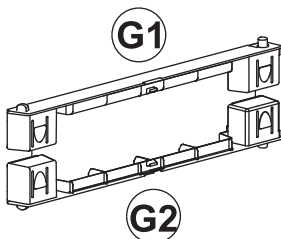

PZ / PCS 2

O

PZ / PCS 2

I

PZ / PCS 4